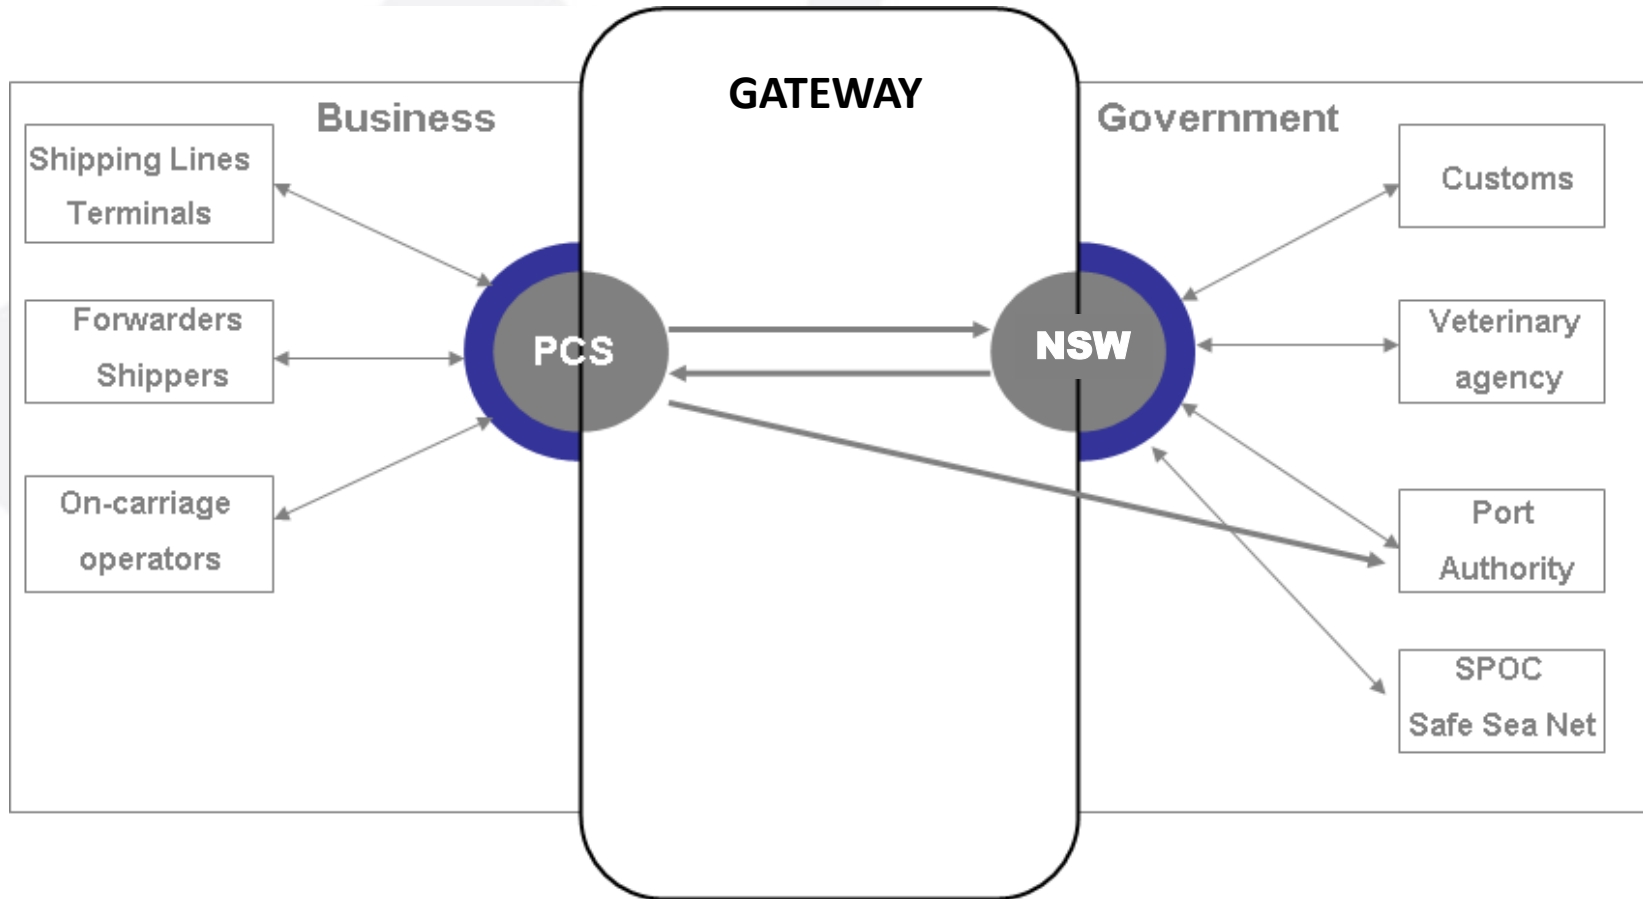

# A Port Community System is:

- neutral and open electronic platform enabling intelligent and secure exchange of information between public and private stakeholders in order to improve the competitive position of the sea and air ports' communities.

## **A Port Community System:**

- optimises, manages and automates port and logistics efficient processes through a single submission of data and connecting transport and logistics chains.

# A PCS can act as a clearing centre

The advantages of PCS acting as clearing centre are obvious:

- Avoids double input
- Maximises use of existing infrastructure
- Optimises port processes and increases transparency
- Respects confidentiality
- Supports business needs
- Minimises changes

# and as Gateways to National Single Window